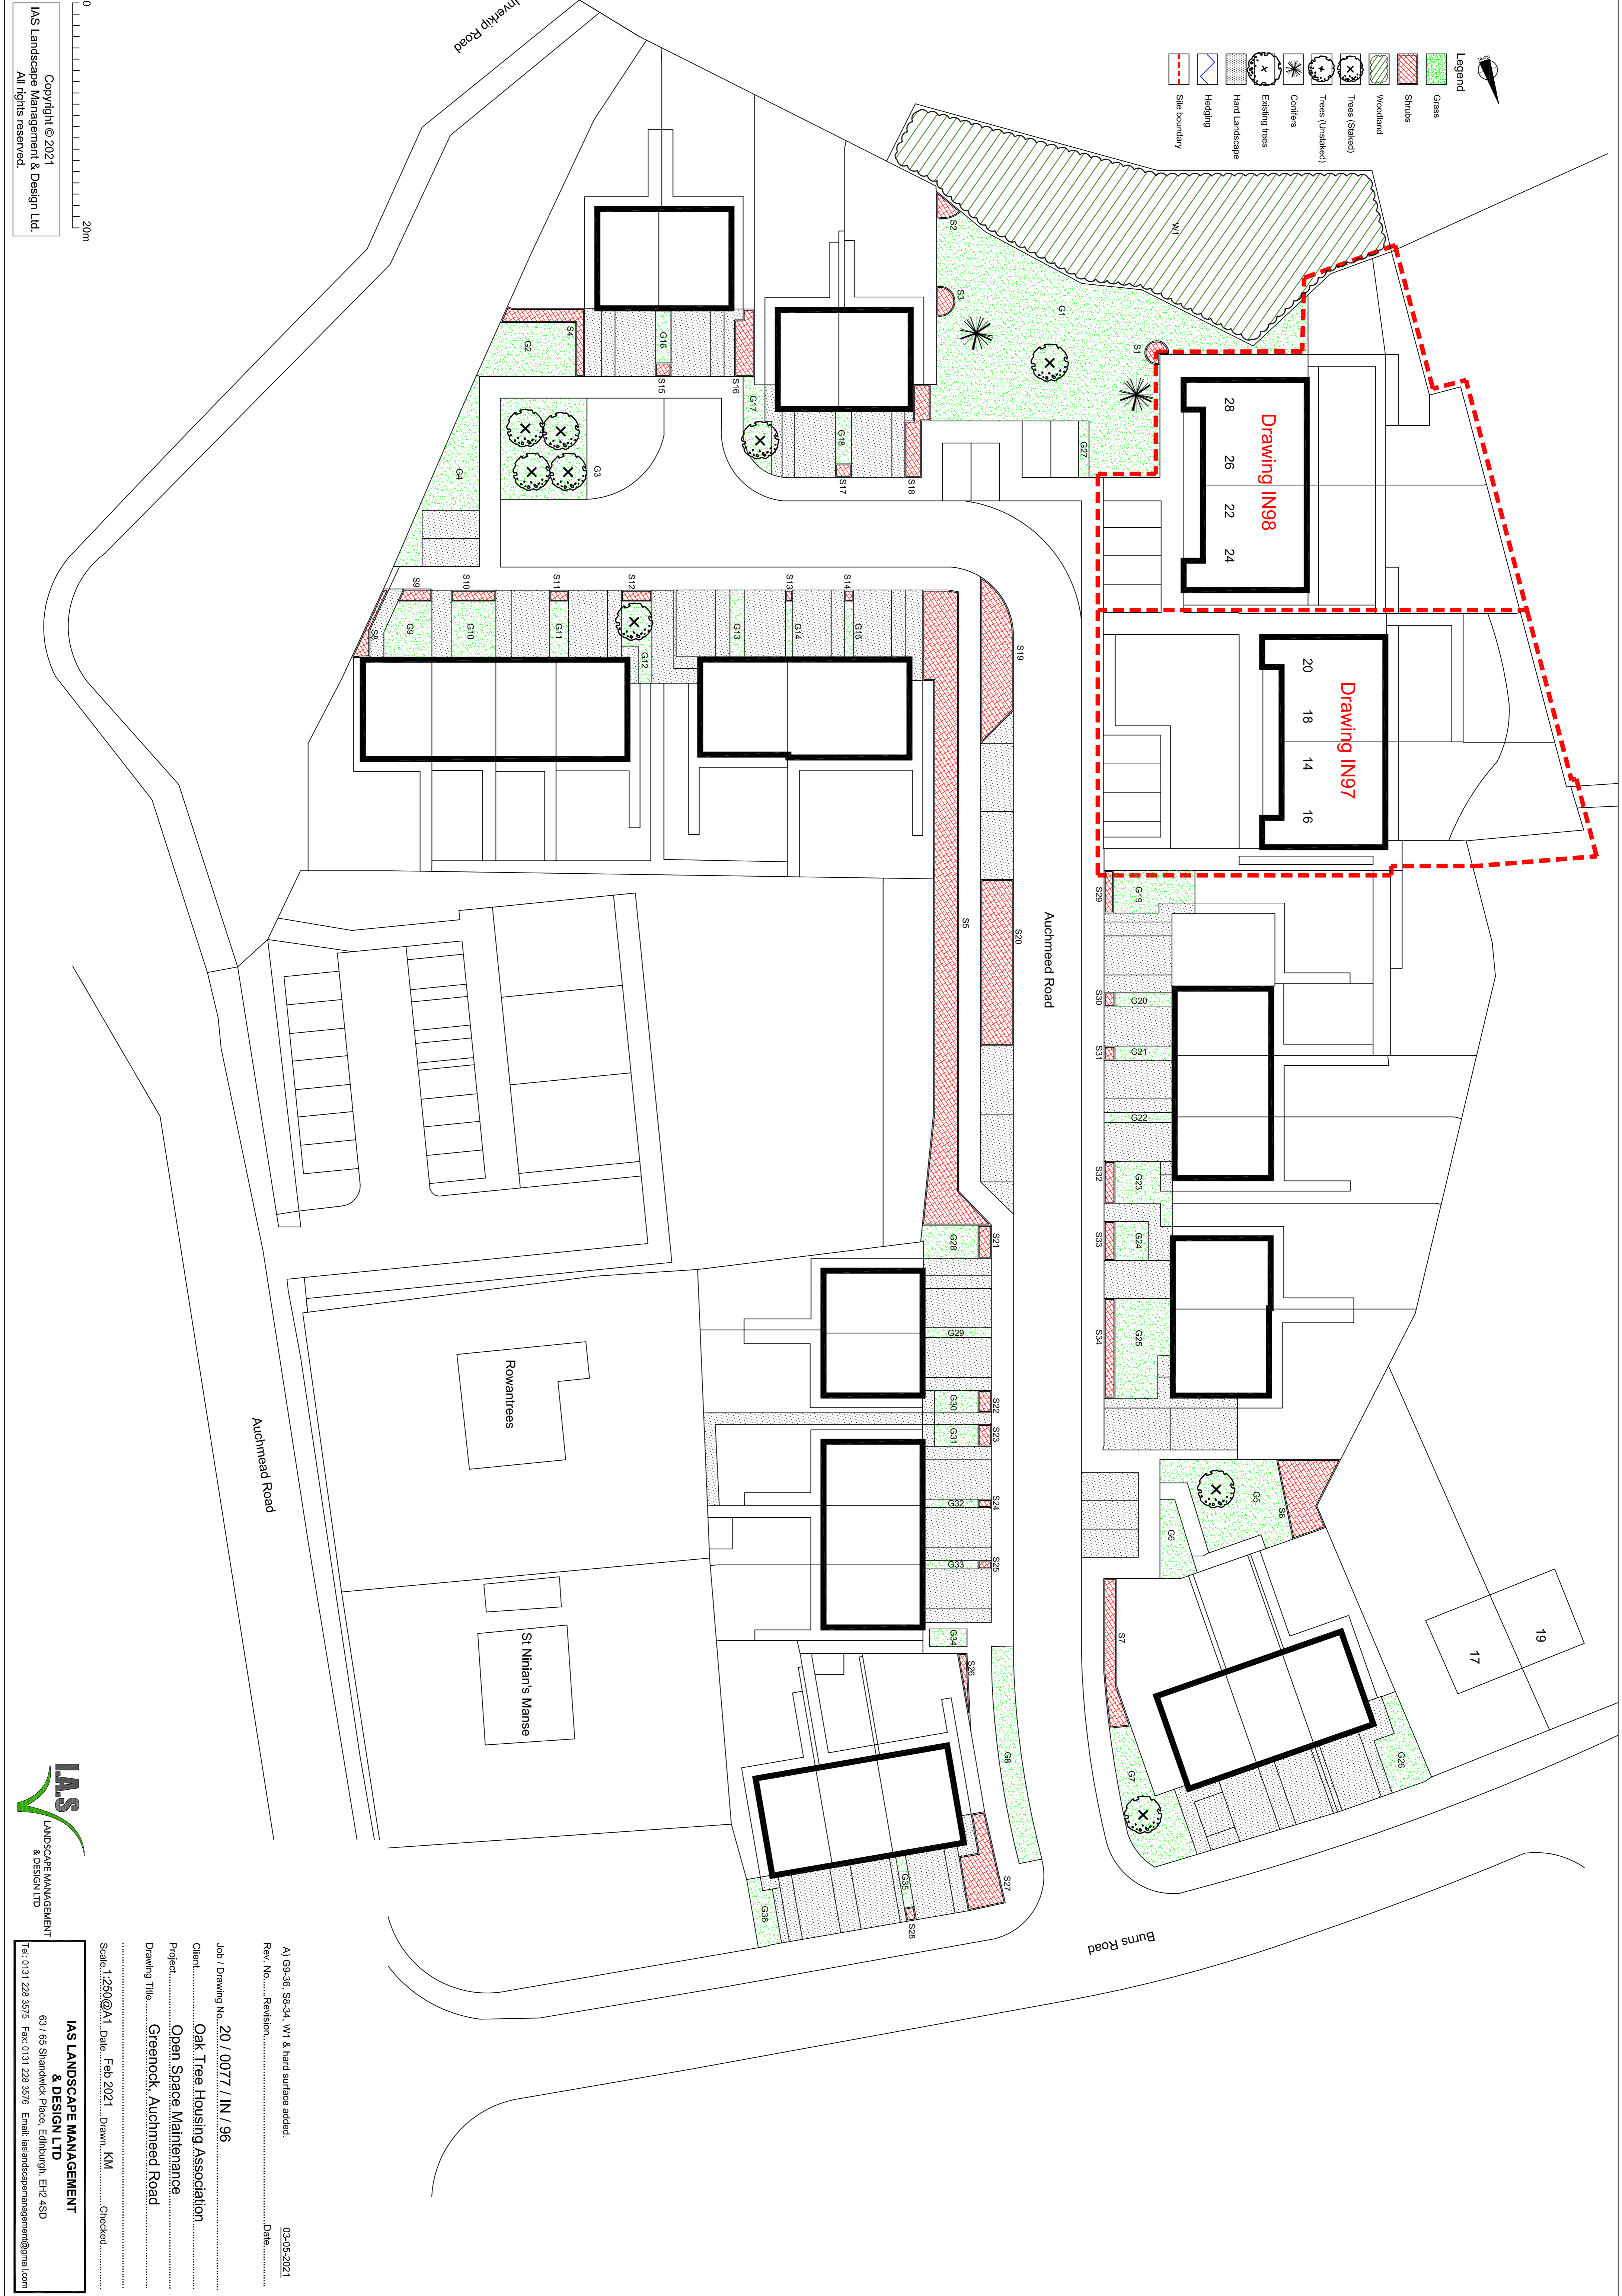

Legend

- Grass
- Shrubs
- Woodland
- Trees (Staked)
- Trees (Unstaked)
- Conifers
- Existing trees
- Hard Landscape
- Hedging
- Site boundary

Copyright © 2021
 IAS Landscape Management & Design Ltd.
 All rights reserved.

Job / Drawing No. **20 / 0077 / IN / 96**
 Client: **Oak Tree Housing Association**
 Project: **Open Space Maintenance**
 Drawing Title: **Greenock, Auchmeed Road**
 Scale: **1:250@A1** Date: **Feb 2021** Drawn: **KM** Checked:
 A) G9-36, S8-34, W1 & hard surfaces added. 03-05-2021
 Rev. No. Revision: Date: