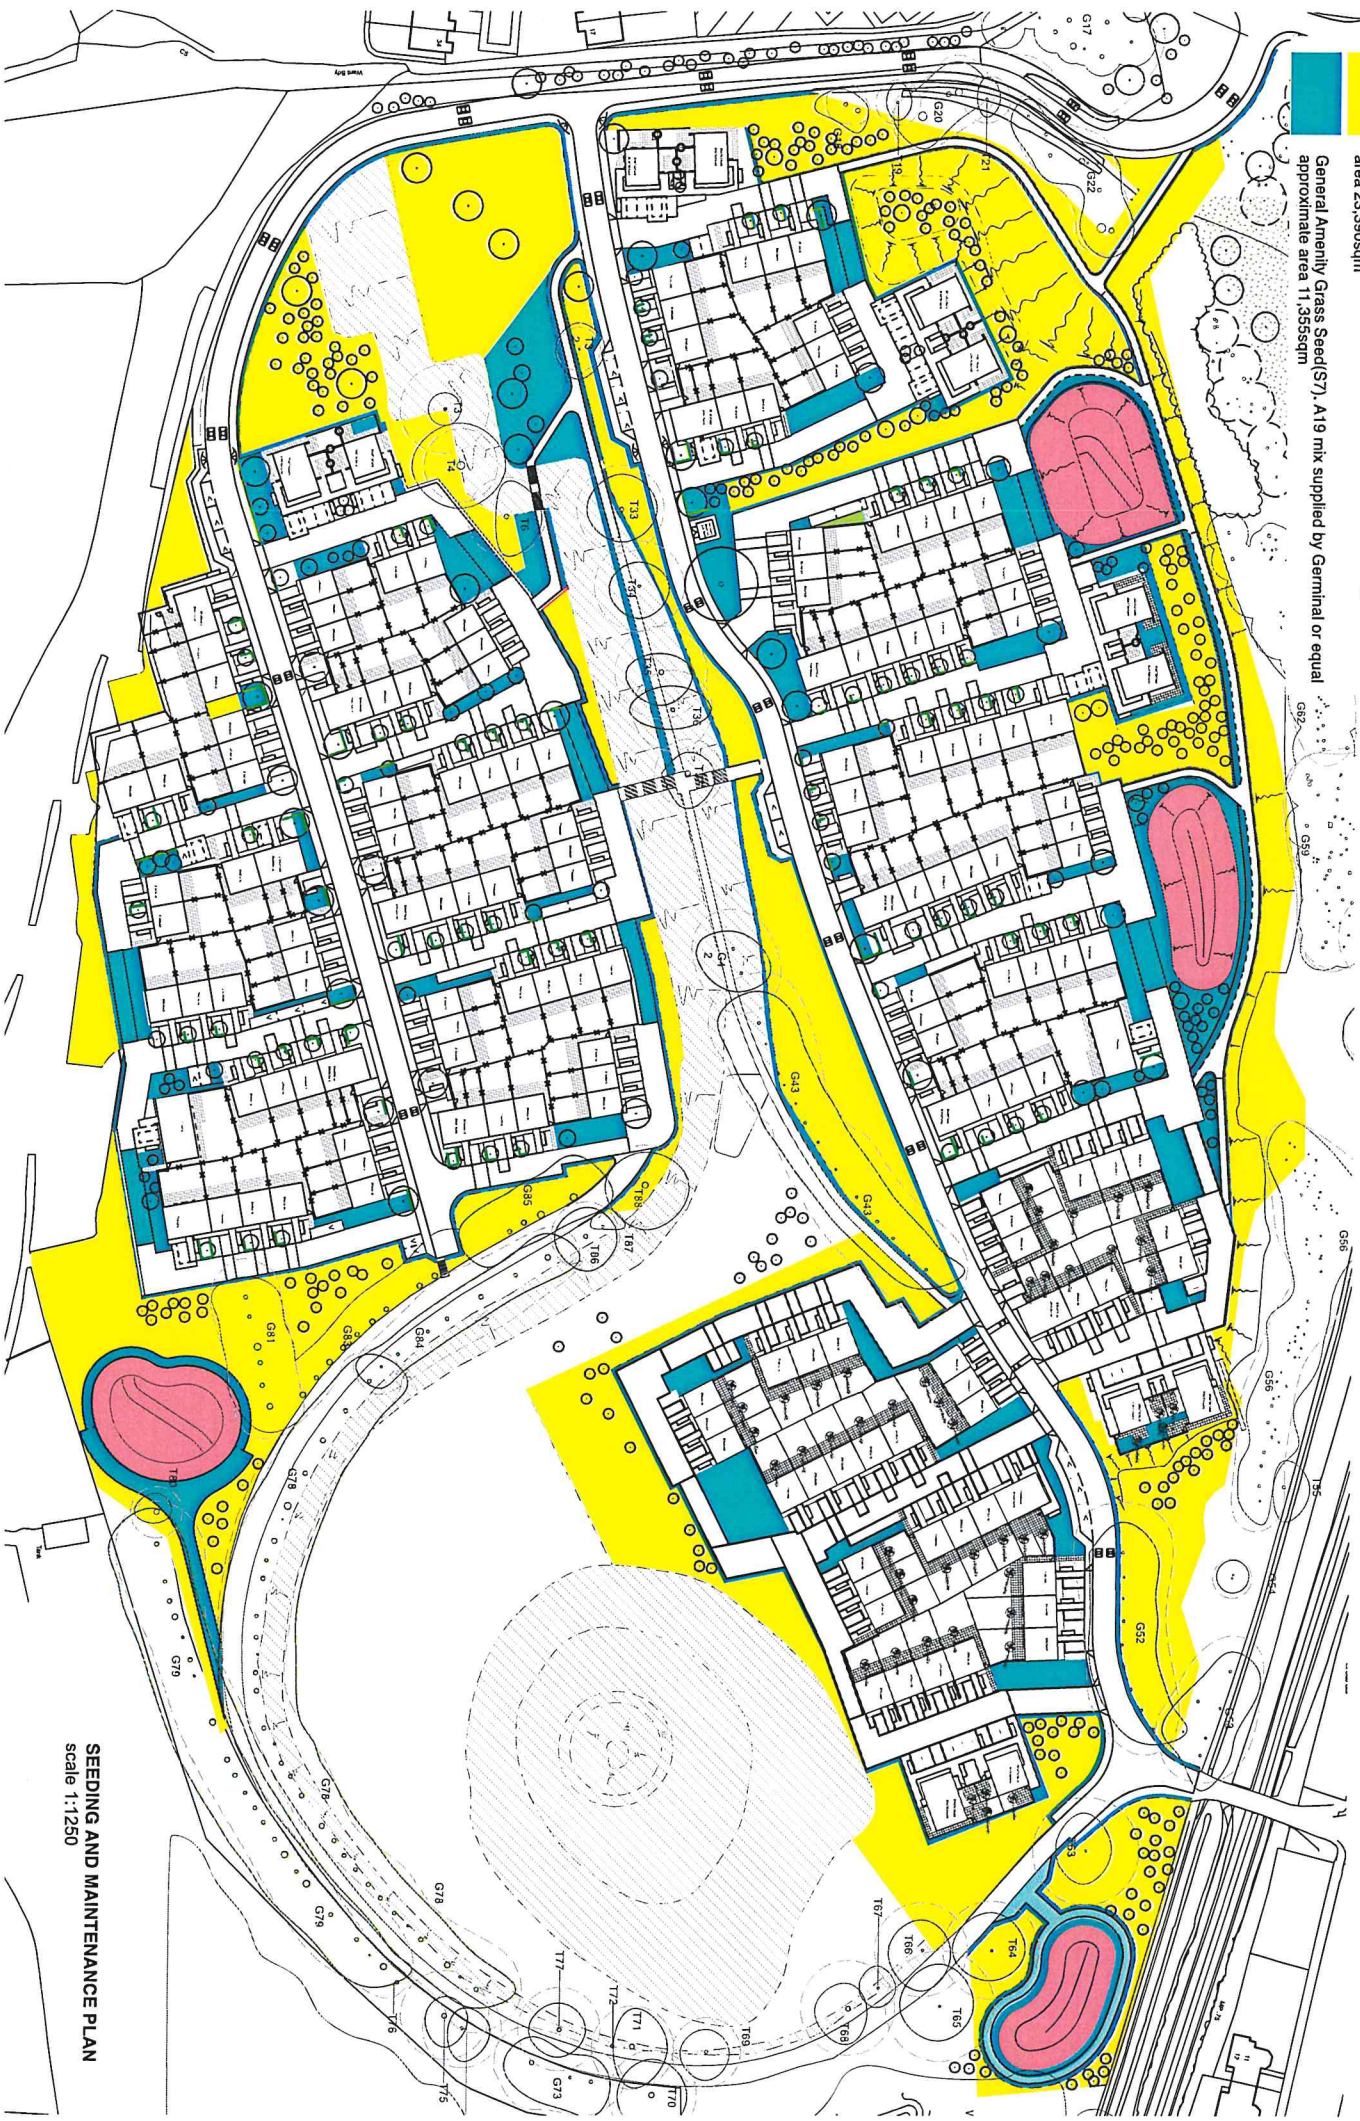

**LEGEND**

Wetland Long Grass Mix(S4). WF-G9 mix supplier Germinal or equal.  
 approximate area 3,312sqm

Wildflower Seed(S6). Meadow Grass Mixture For Clay Soils. Emorsgate  
 seed or equal (Scolia seeds wetland mix would also work) approximate  
 area 23,390sqm

General Arenity Grass Seed(S7). A19 mix supplied by Germinal or equal  
 approximate area 11,355sqm

**SEEDING AND MAINTENANCE PLAN**  
 scale 1:1250