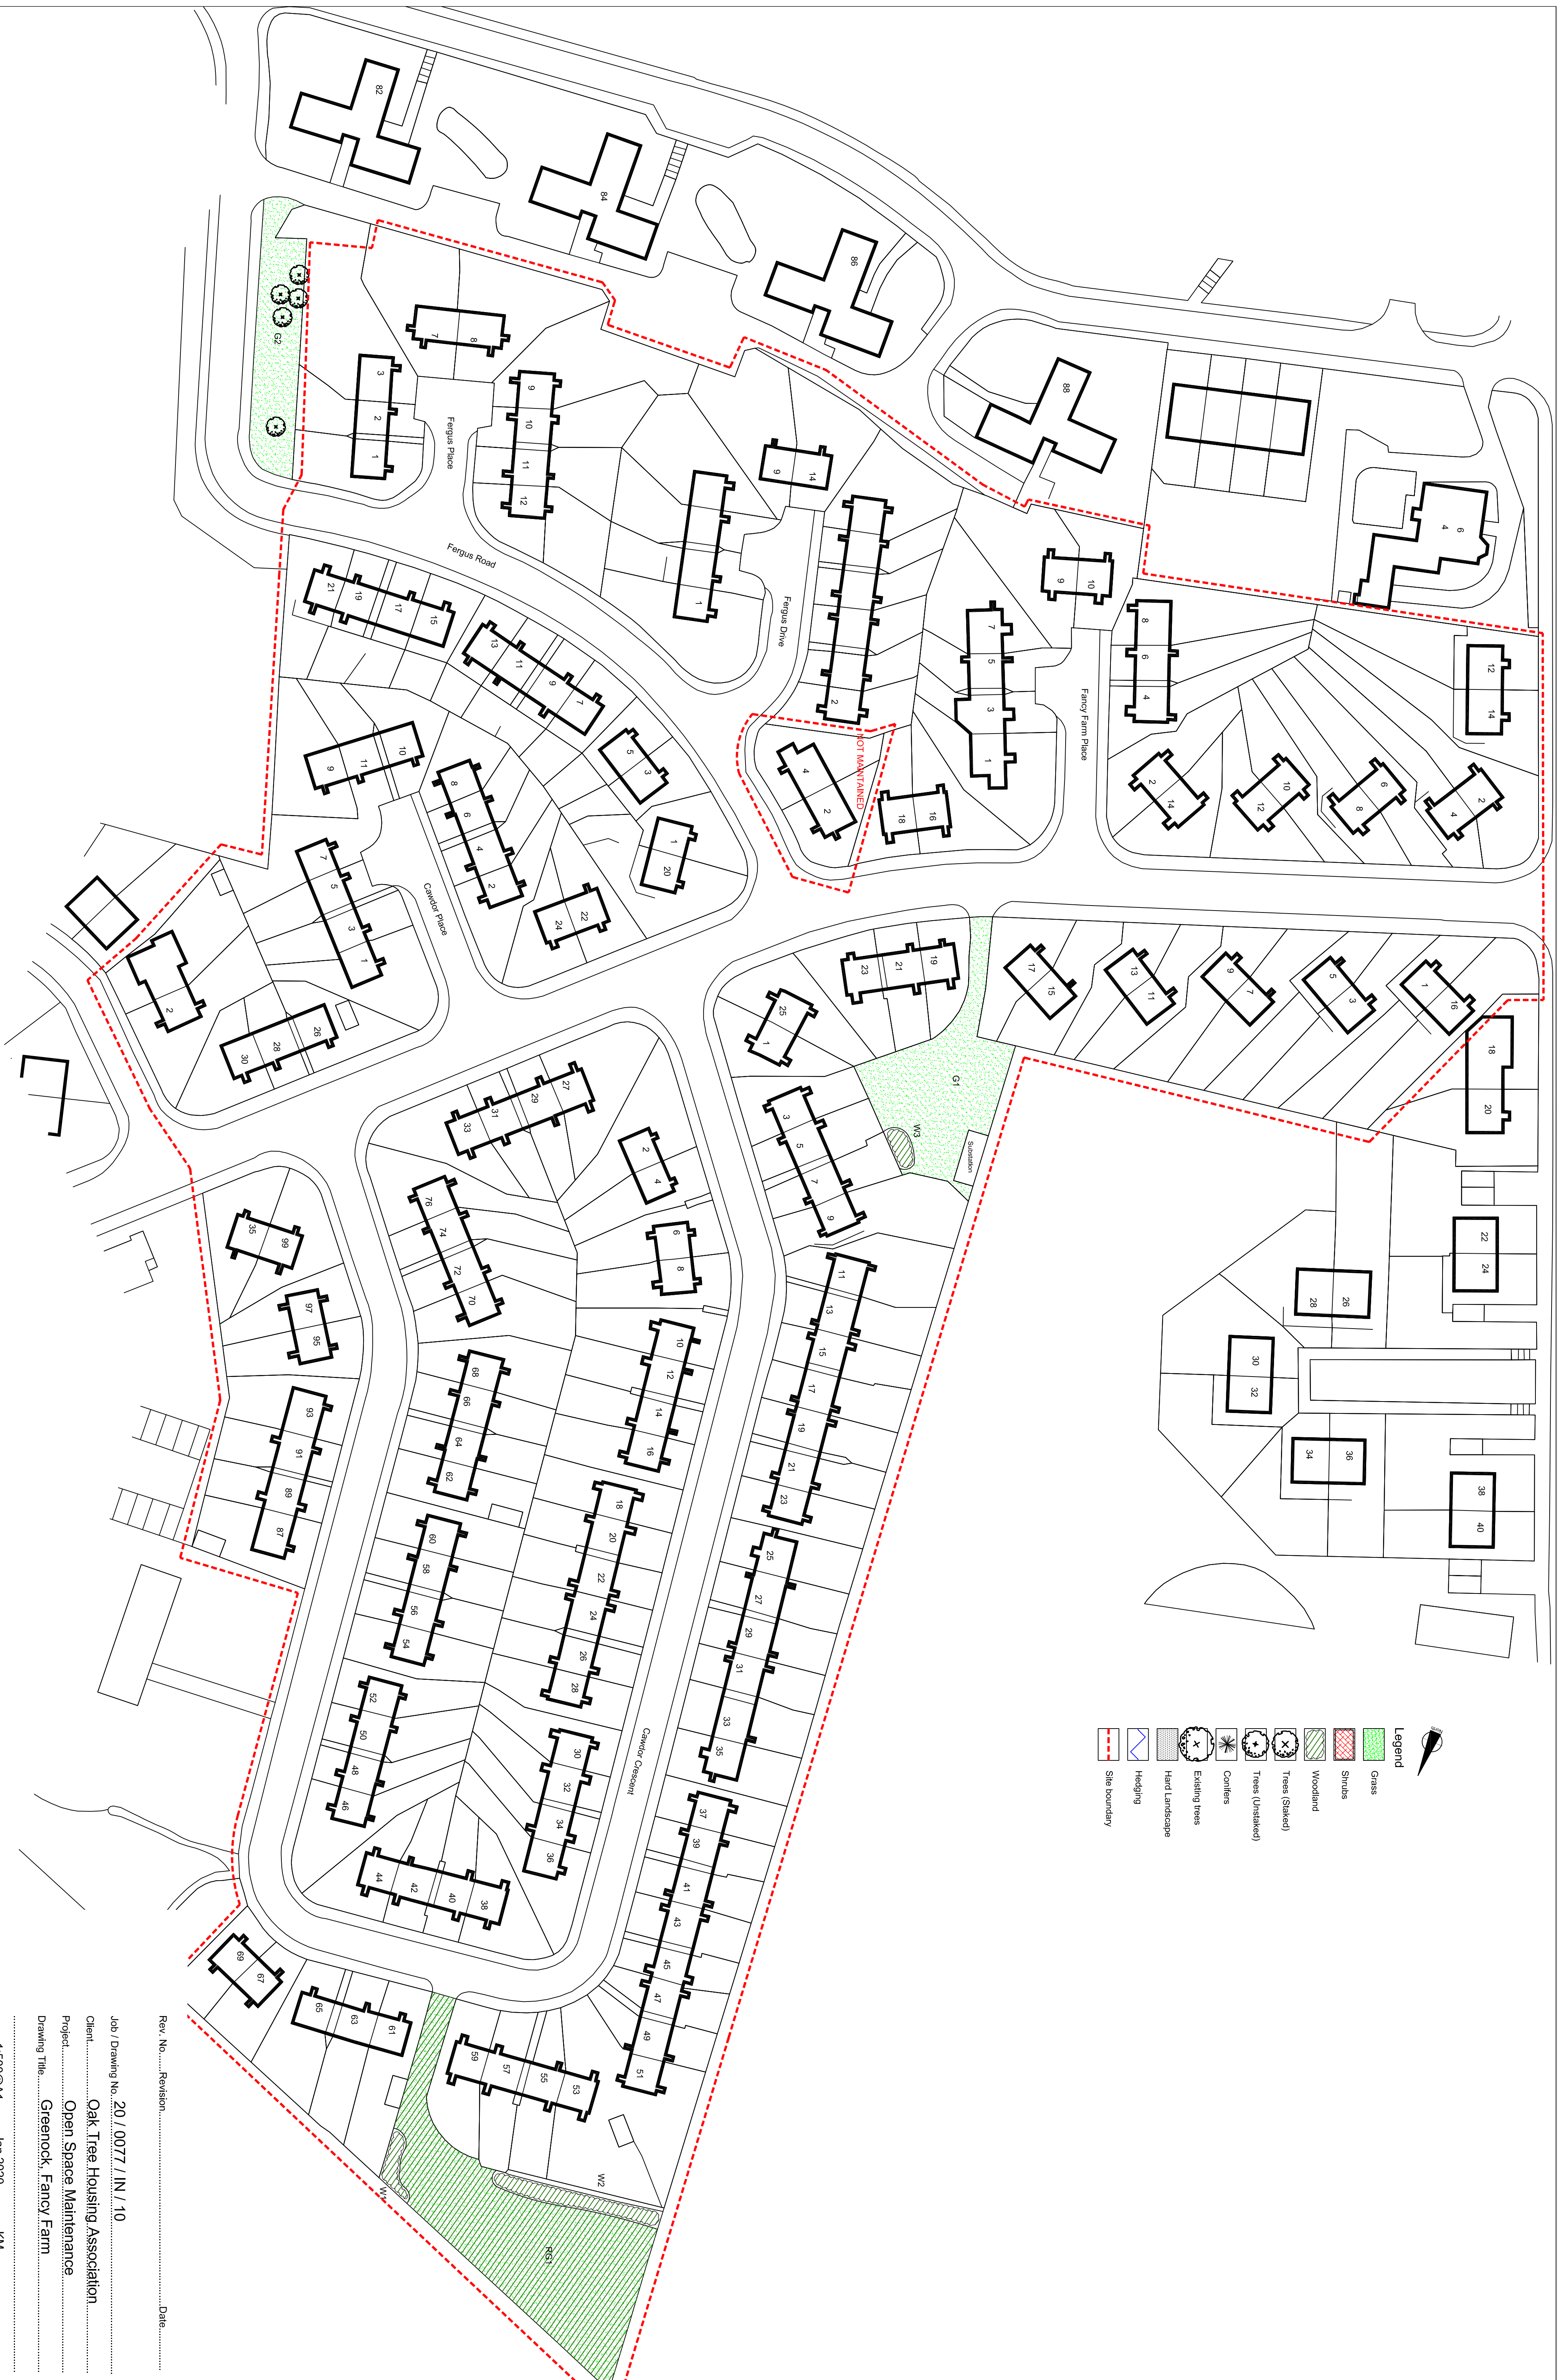

- Legend**
- North arrow
 - Grass
 - Shrubs
 - Woodland
 - Trees (Staked)
 - Trees (Unstaked)
 - Cormers
 - Existing trees
 - Hard Landscape
 - Hedging
 - Site boundary

Copyright © 2020
 IAS Landscape Management & Design Ltd.
 All rights reserved.

IAS
 LANDSCAPE MANAGEMENT
 & DESIGN LTD

63 / 65 Shandwick Place, Edinburgh, EH2 4SD
 Tel: 0131 228 9375 Fax: 0131 228 9376 Email: iaslandscapemanagement@gmail.com

Job / Drawing No. 20 / 0077 / IN / 10
 Client: Oak Tree Housing Association
 Project: Open Space Maintenance
 Drawing Title: Greenock, Fancy Farm
 Scale: 1:500@A1 Date: Jan 2020 Drawn: KM Checked: _____
 Rev. No. Revision: _____ Date: _____